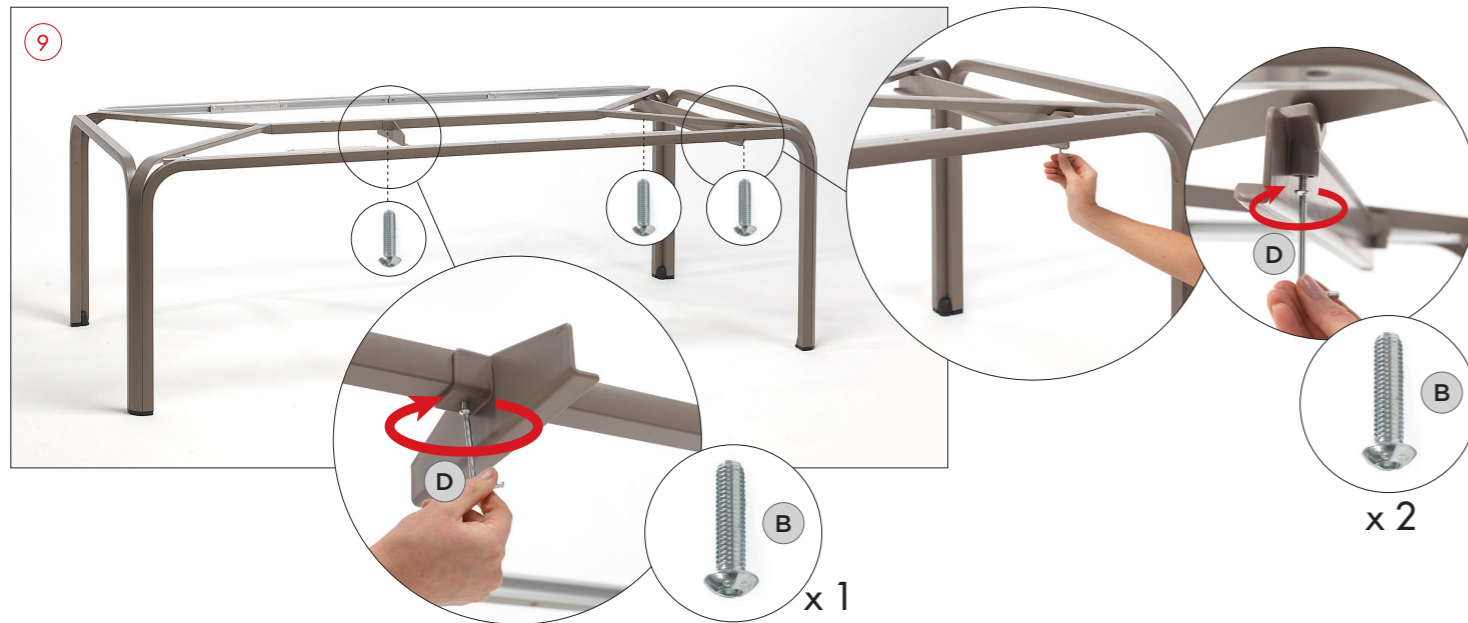

ALLORO 210 EXTENSIBLE

design Raffaello Galiotto

Ref. 428