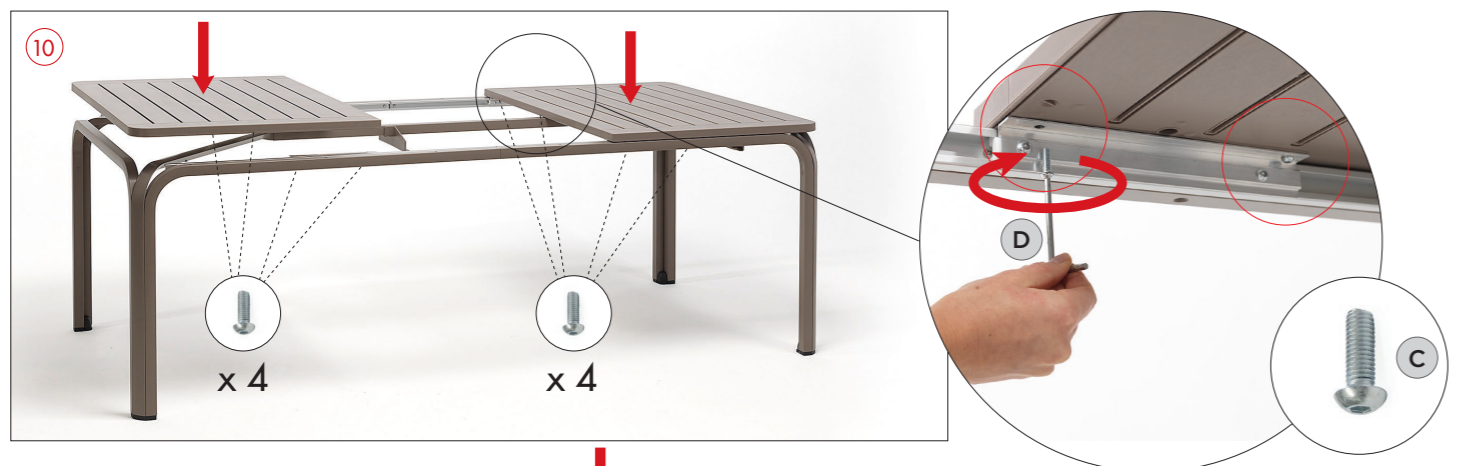

ALLORO 210 EXTENSIBLE

design Raffaello Galiotto

Ref. 428