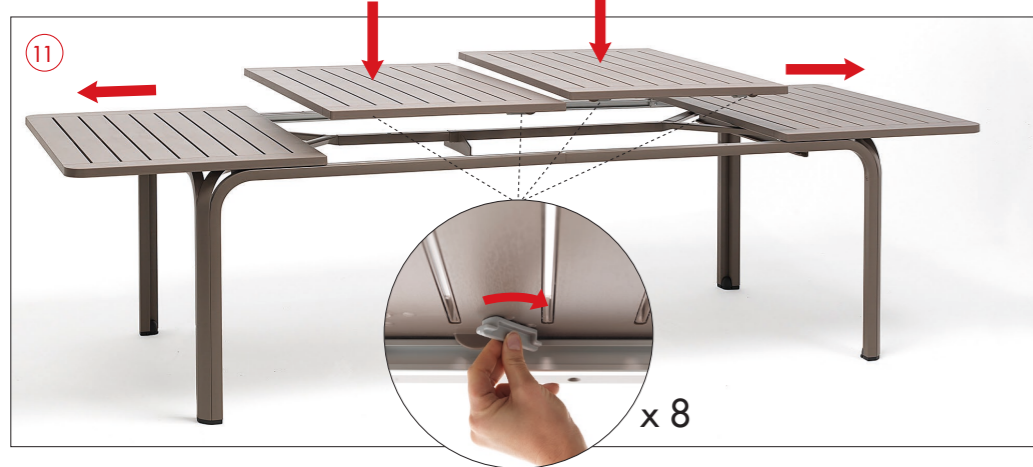

ALLORO 210 EXTENSIBLE

design Raffaello Galiotto

Ref. 428